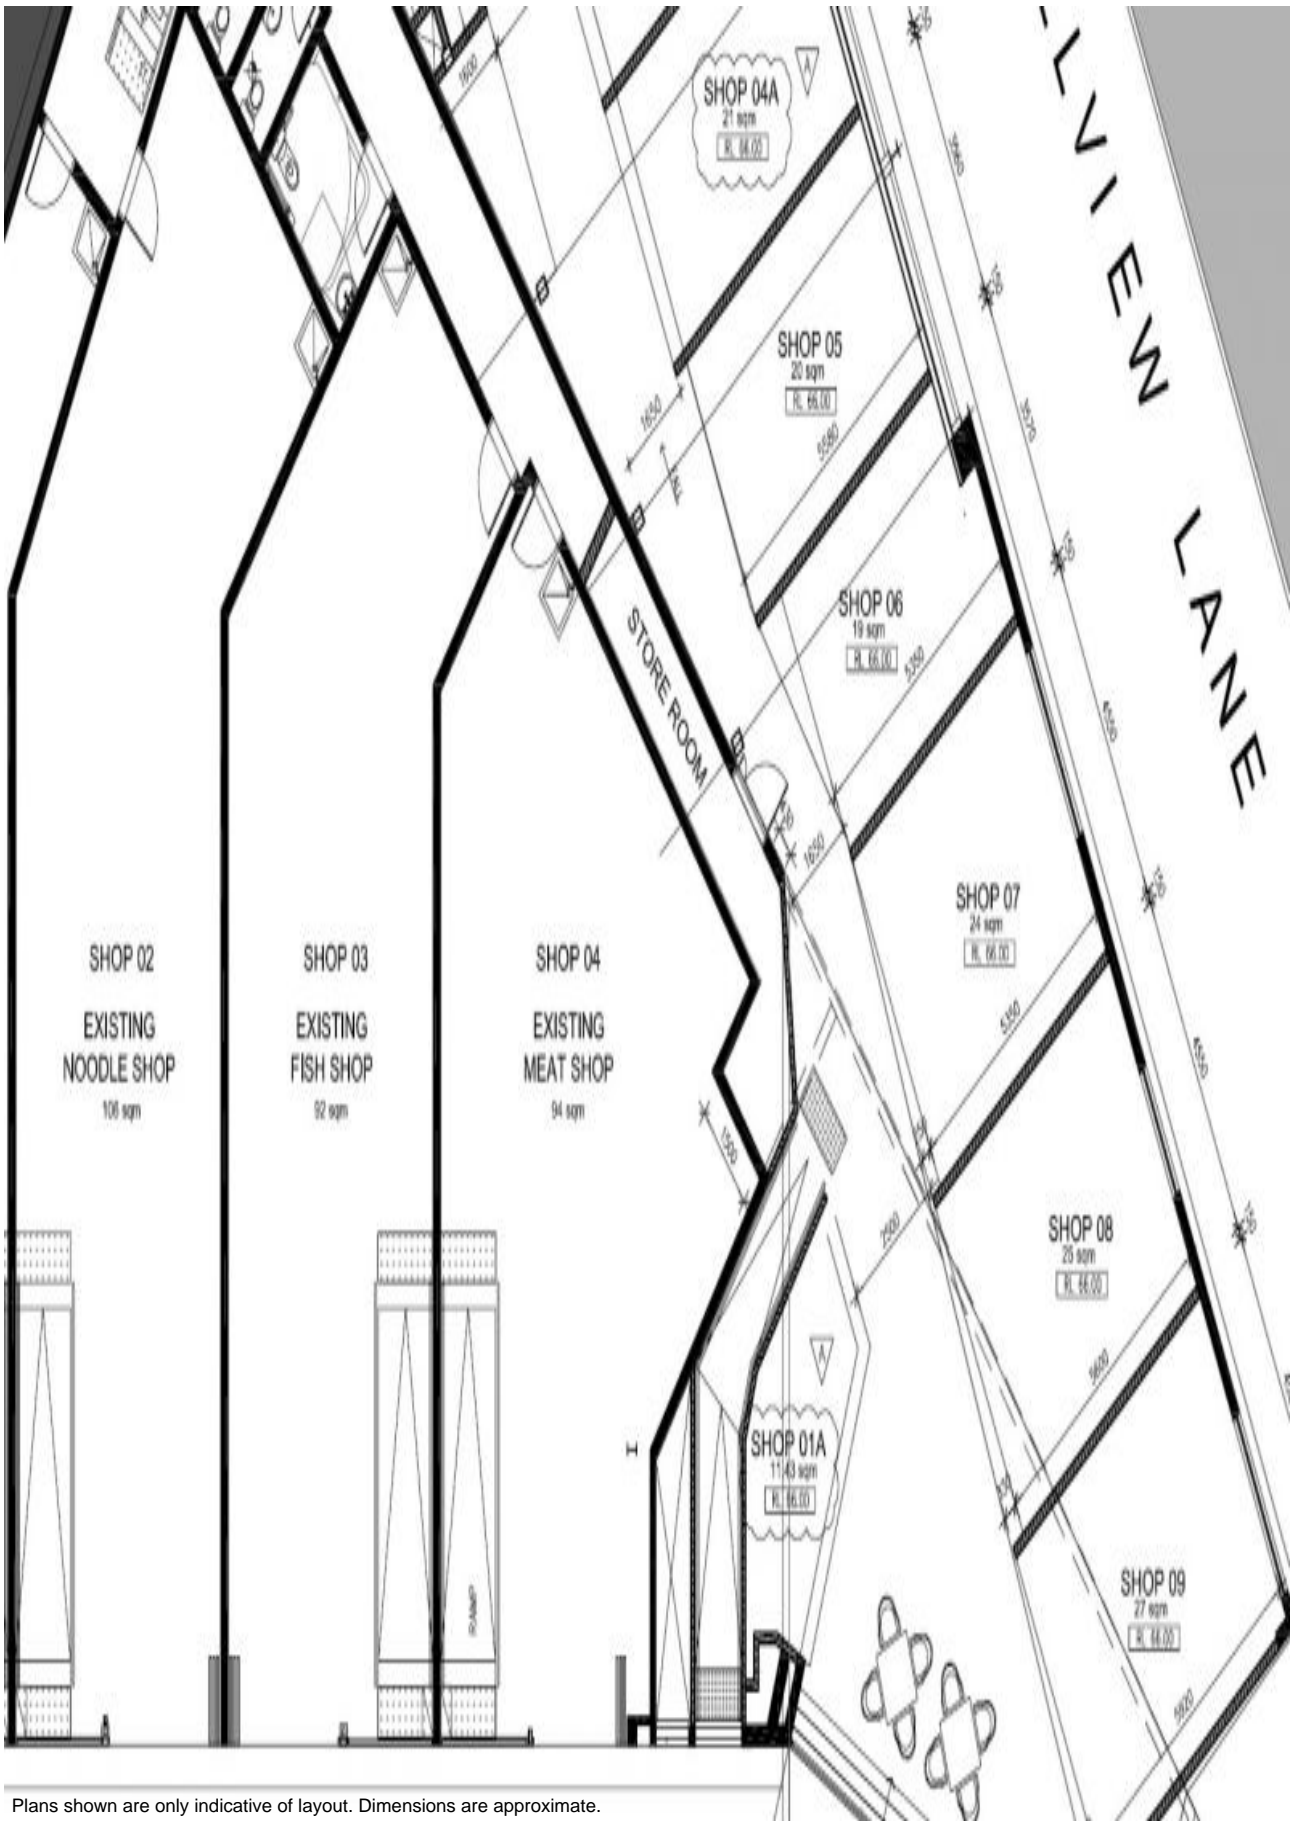

Eastwood, NSW

6 Progress Avenue

Leaders ESTATE AGENTS

BOUTIQUE RETAIL SHOPS AVAILABLE!!

Enquire now!

Only 3 boutique retail shops left
20sqm - 40sqm available
From \$750/week + outgoings
Flexible lease terms

Contact Leon for further details on 0404 881 309

\$750/wk

Contact: Leon Chan
0404 881 309

Type: Retail
<http://www.leadersestateagents.com>

Plans shown are only indicative of layout. Dimensions are approximate.